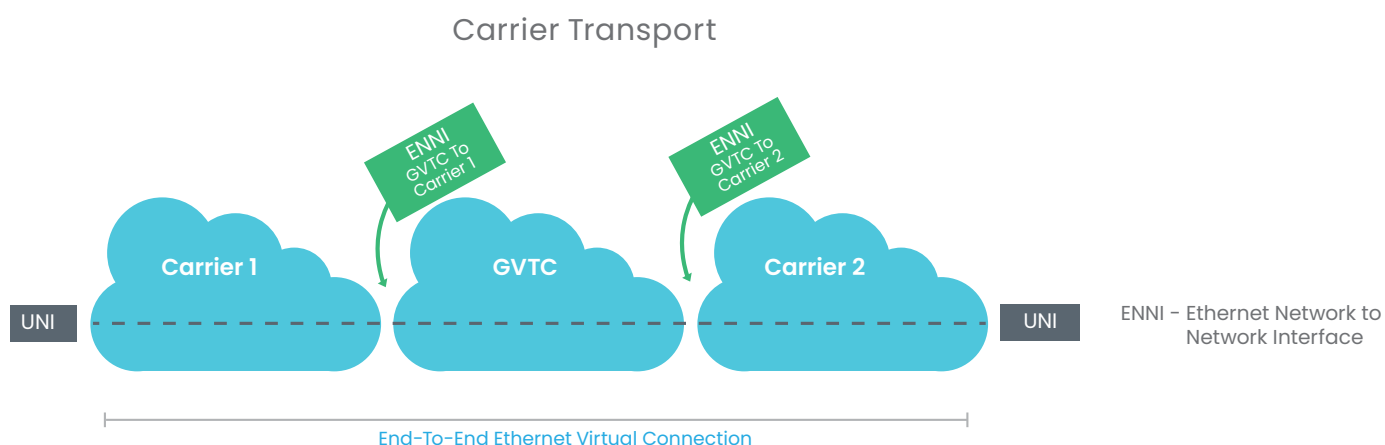

GVTC Wholesale Transport Services

TRANSPORT PRODUCTS

Carrier Ethernet Transport

- Bandwidth available from 5 Mbps to 10 Gbps
- Configurable as Port-based (dedicated) or VLAN aware (Switched) service

Waves

- Available in 10G and 100G
- Protocol independent, transparent service

SERVICE FEATURES

- High Bandwidth availability up to 100G
- Unique Protected path along Highway 281
- Aggressive SLA's
- Low latency routes
- Meet points in major carrier hotels and data centers
- ENNI Carrier Interconnectivity
- Agnostic to network layer protocols
- Customer controlled packet routing
- QoS Support maintains customer Layer 3 QoS Integrity
- Protection and Diversity available on select routes