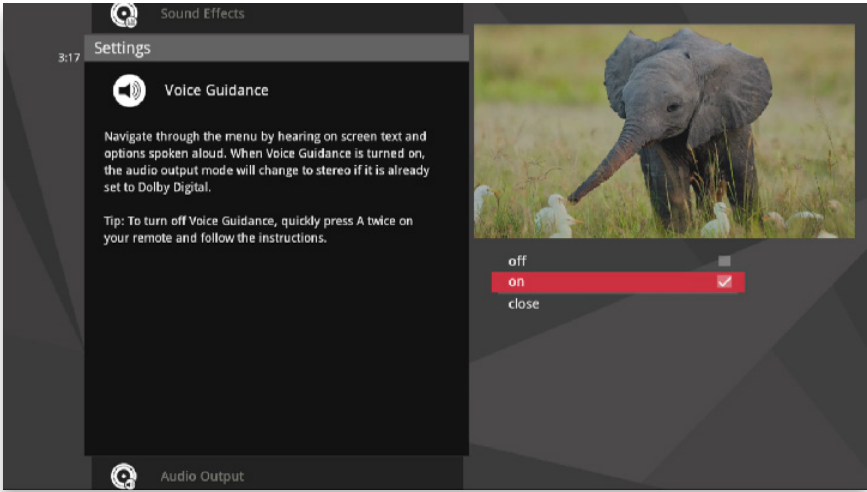

Elevate Voice Guidance

Elevate offers full-featured voice guidance, allowing you to navigate the menu while hearing on-screen options and text read aloud by Elevate.

To Enable Voice Guidance

In the Settings category, navigate to the Voice Guidance card and select **on** in the right pane.