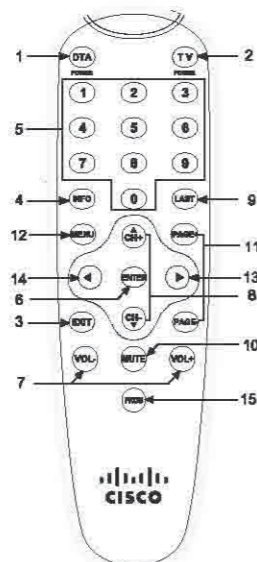

Cisco Digital Transport Adapter HDA-IR2 Remote Control

the LED turns off and the device code will be retained. If the device code is invalid, the LED will blink two times and then remain on. The remote will stay in set up mode. You can go back to step three to enter another code if necessary

Automatic Code Search

If the device code for your TV brand can't be found in the list, please try to search the device code following these steps:

1. Turn on TV device manually.
2. Press and hold the "PROG" and "TV POWER" keys at the same time until the LED turns on, then release both keys.
3. Press the "TV POWER" key on your remote to enter automatic code search mode. The remote will transmit the TV power code every 1.5 seconds and the LED will blink at the same time. When you see the TV device is powered off, the remote has found a valid group device code.
4. Press the "PROG" key to store the code and to exit the search mode.

Check the DTA

Is the DTA connected to the input of the TV? Is the DTA connected to the cable wall outlet? Is the DTA power cord connected to the power outlet?

Check the TV

Is the TV power cord connected to the power outlet? Is the TV tuned to the correct channel to work with the DTA?

The Keys Including:

1. DTA Power
2. TV Power
3. Exit
4. Info
- 5-9 Digits
6. Enter
7. Volume +/-
8. Channel +/-
9. Last
10. Mute
11. Page +/-
12. Menu
13. Right Arrow
14. Left Arrow
15. PROG

TV Brand and Code List