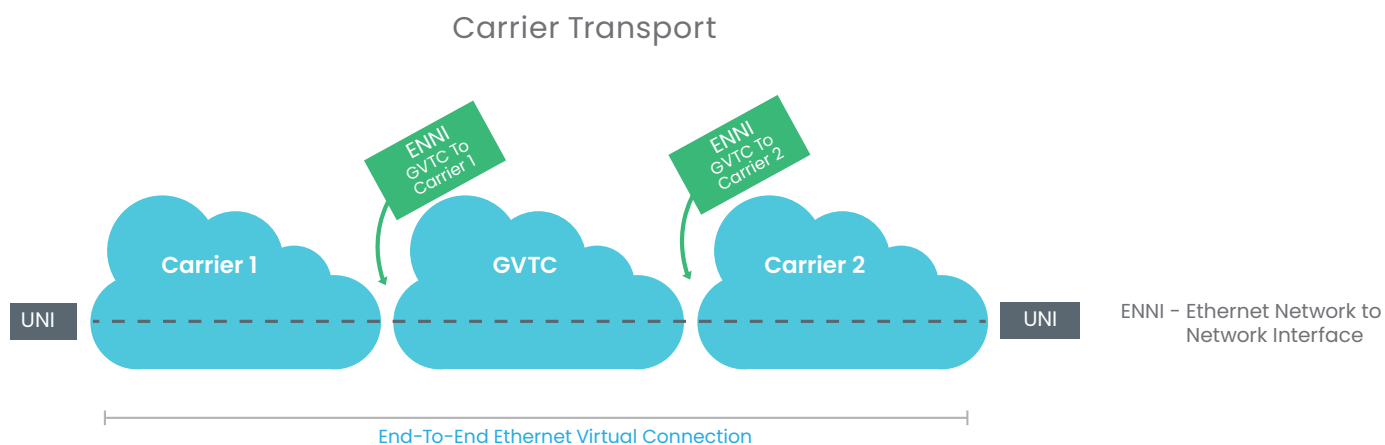

GVTC Wholesale Transport Services

TRANSPORT PRODUCTS

Carrier Ethernet Transport

- Bandwidth available from 5 Mbps to 10 Gbps
- Configurable as Port-based (dedicated) or VLAN aware (Switched) service

Waves

- Available in 10G and 100G
- Protocol independent, transparent service

SERVICE FEATURES

- High Bandwidth availability up to 100G
- Unique Protected path along Highway 281
- Aggressive SLA's
- Low latency routes
- Meet points in major carrier hotels and data centers
- ENNI Carrier Interconnectivity
- Agnostic to network layer protocols
- Customer controlled packet routing
- QoS Support maintains customer Layer 3 QoS Integrity
- Protection and Diversity available on select routes