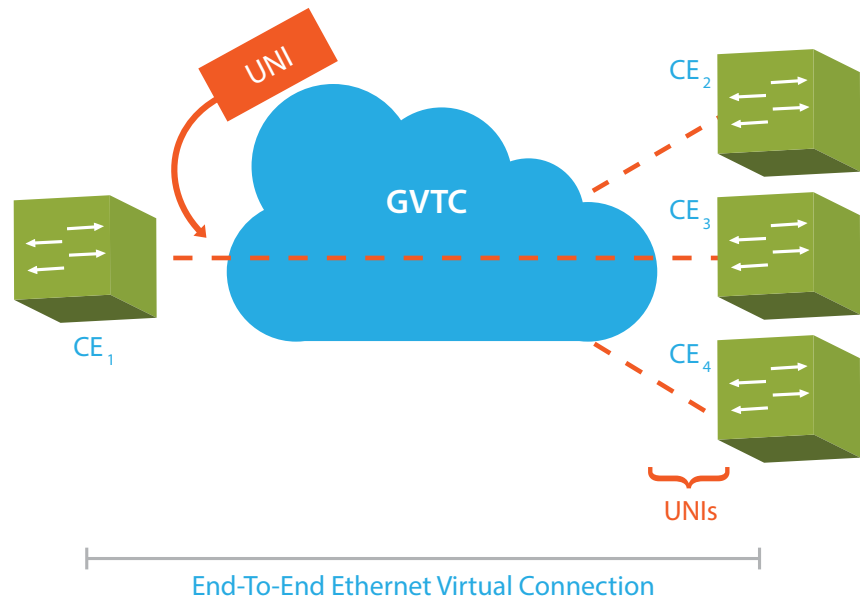

## GVTC E-ACCESS

UNI - User Network Interface  
CE - Customer Edge

### Access - Ethernet Private Line (EPL) - Port-based service at the User Network Interface (UNI)

- Provides point-to-point Ethernet Virtual Circuits (EVC)
- High degree of transparency for service frames

### Access - Ethernet Virtual Private Line (EVPL) – VLAN aware service at the UNI

- Provides EVCs in a hub and spoke configuration
- Lower degree of transparency for service frames