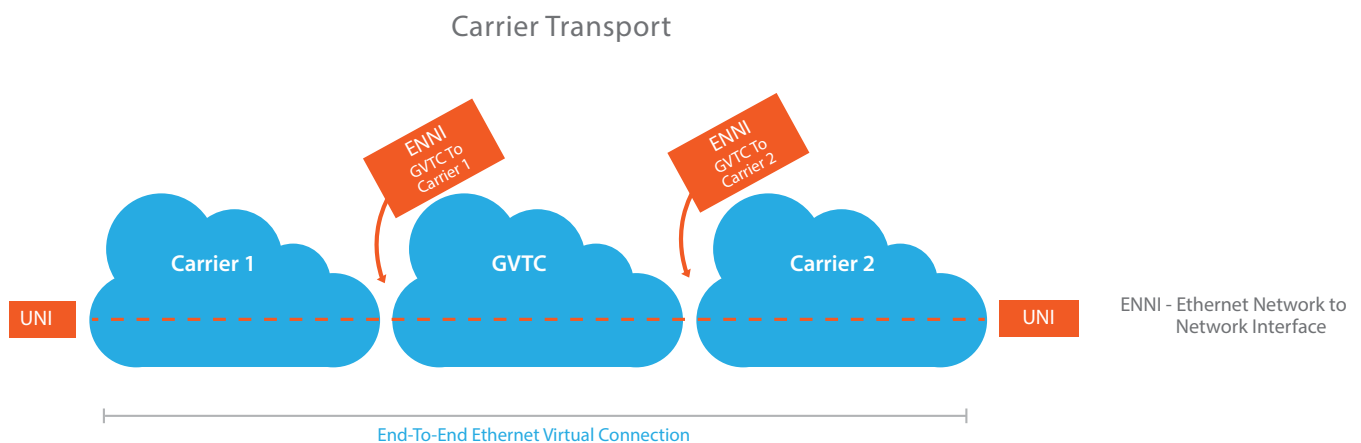

### Carrier Ethernet Transport

- Bandwidth available from 5 Mbps to 10 Gbps
- Configurable as Port-based (Dedicated) or VLAN aware (Switched) service

### Waves

- Available in 10G and 100G
- Protocol independent, transparent service

## SERVICE FEATURES

- High Bandwidth availability up to 100G
- Unique Protected path along Highway 281
- Aggressive SLA's
- Low latency routes
- Meet points in major carrier hotels and data centers
- ENNI Carrier Interconnectivity
- Agnostic to network layer protocols
- Customer controlled packet routing
- QoS Support maintains customer Layer 3 QoS integrity
- Protection and Diversity available on select routes