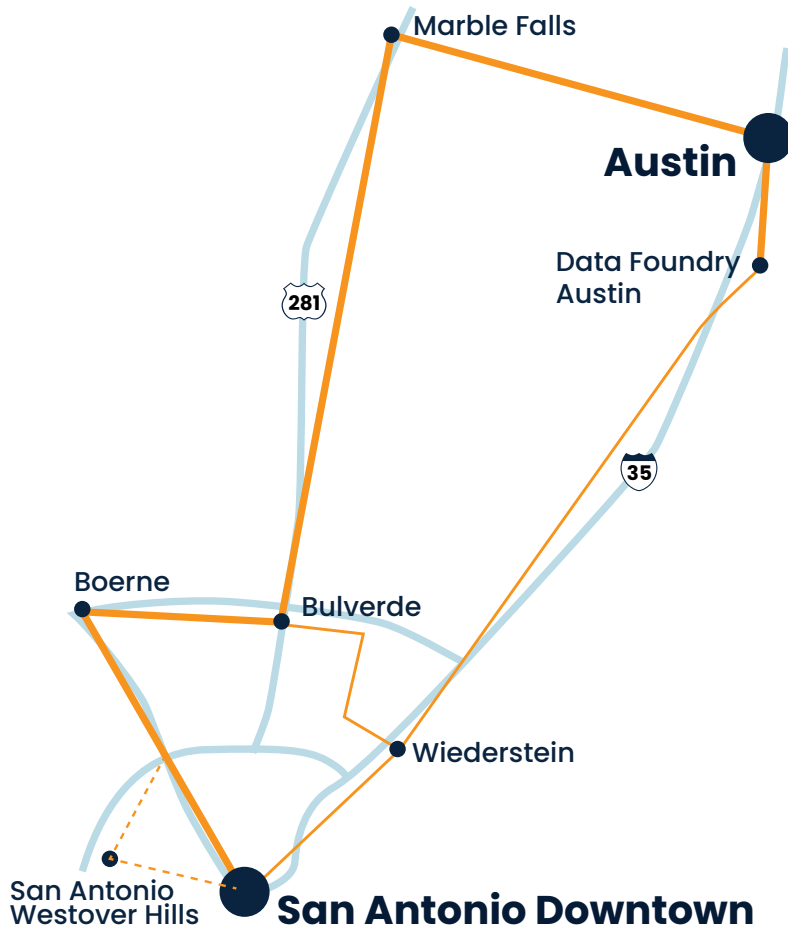

# Connect Your World

Embracing the Power of Carrier Ethernet

**Extensive access in Central and South Texas with connectivity into Mexico.**

# 100 Gbps Ring

Unique Route & Diverse from I-35

# D.A.S.H. 100 Gbps Network

Dallas, Austin, San Antonio, Houston